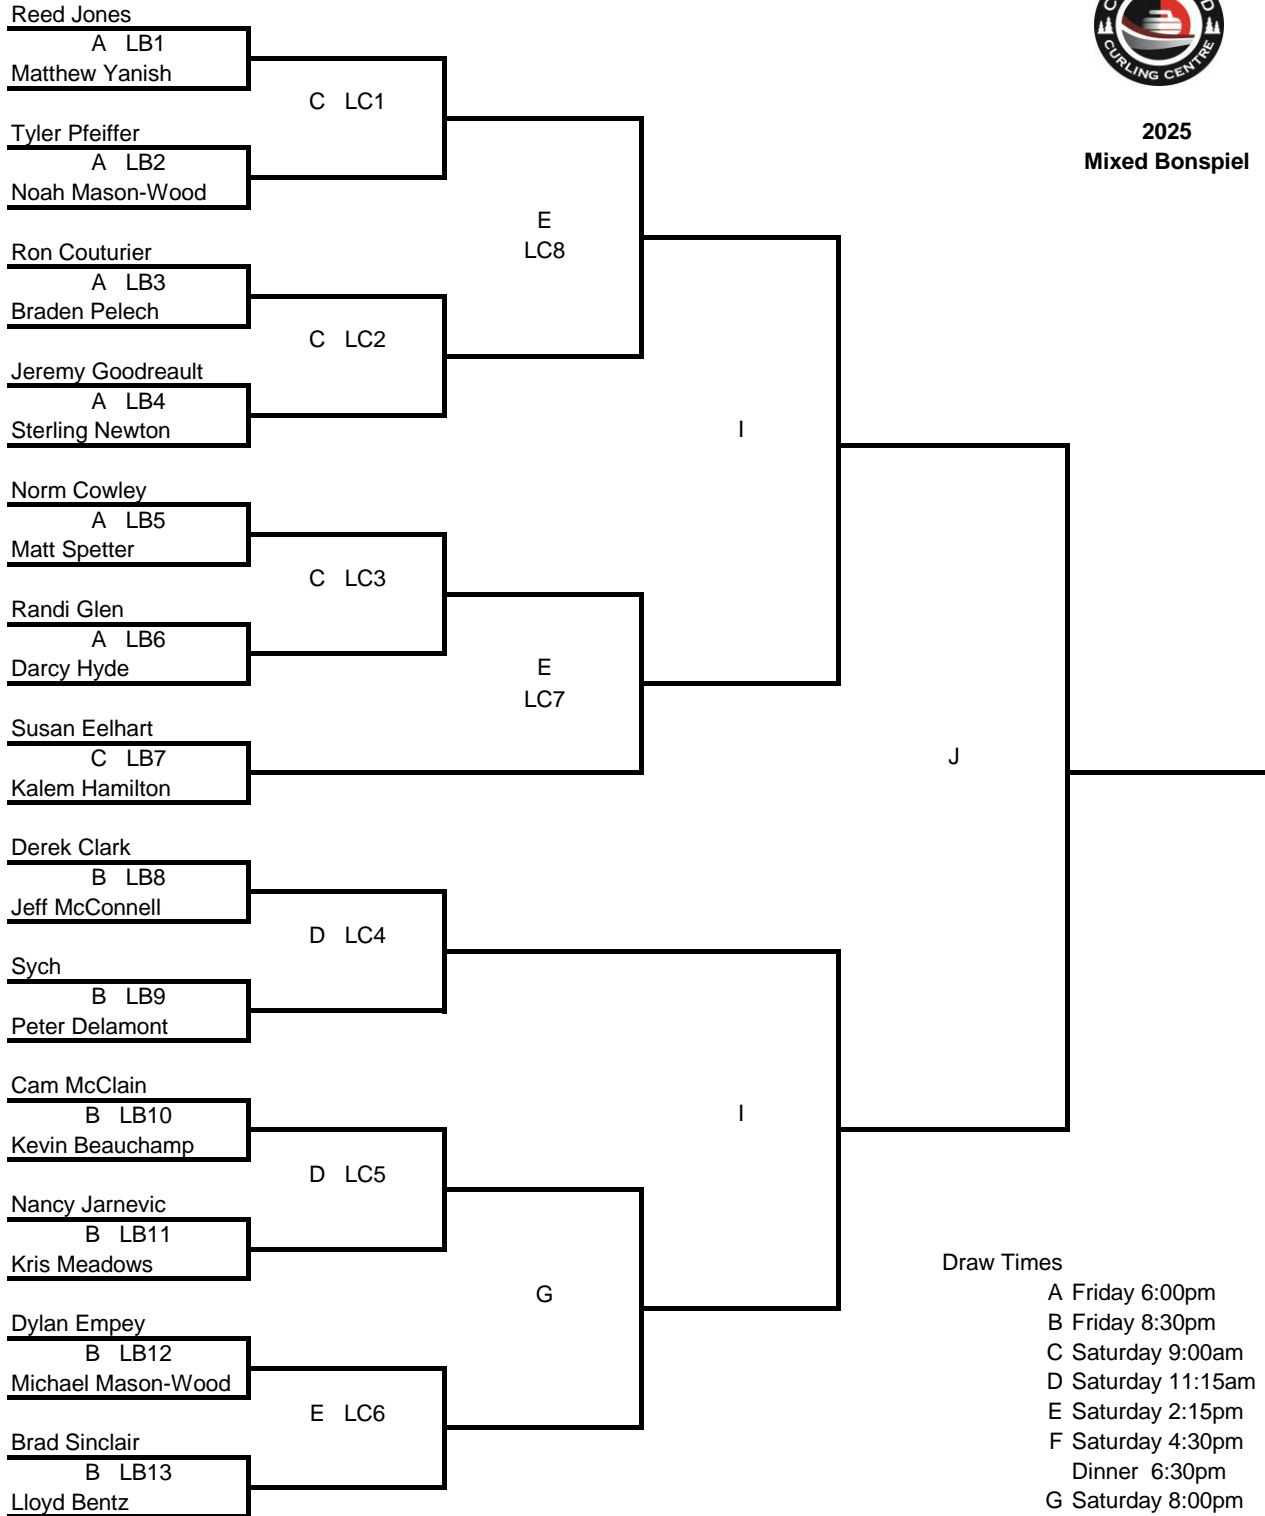

A EVENT

\$20

\$40

\$100

\$200

\$400

2025
Mixed Bonuspiel

- Draw Times
- A Friday 6:00pm
 - B Friday 8:30pm
 - C Saturday 9:00am
 - D Saturday 11:15am
 - E Saturday 2:15pm
 - F Saturday 4:30pm
 - Dinner 6:30pm
 - G Saturday 8:00pm
 - H Sunday 9:00am
 - I Sunday 11:45am
 - J Sunday 2:30pm