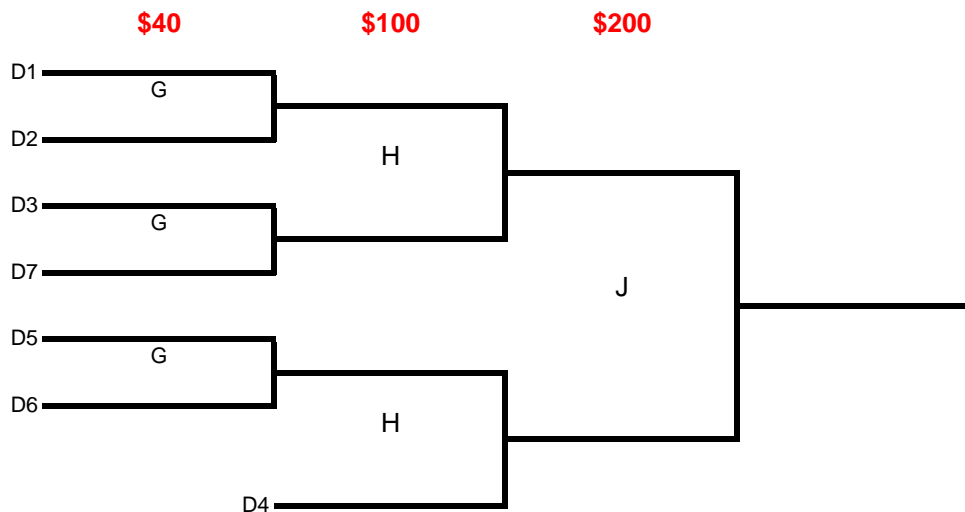

### C EVENT

### D EVENT

#### Draw Times

- A      Friday 6:00pm
- B      Friday 8:30pm
- C      Saturday 9:00am
- D      Saturday 11:15am
- E      Saturday 2:15pm
- F      Saturday 4:30pm
- Dinner 6:30pm
- G      Saturday 8:00pm
- H      Sunday 9:00am
- I      Sunday 11:45am
- J      Sunday 2:30pm