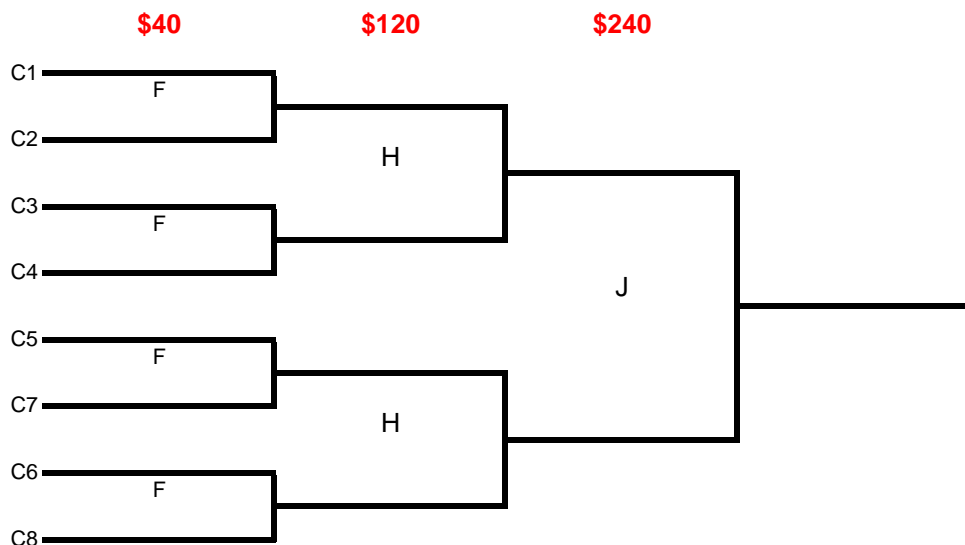

### C EVENT

### D EVENT

#### Draw Times

- A      Friday 6:00pm
- B      Friday 8:30pm
- C      Saturday 9:00am
- D      Saturday 11:15am
- E      Saturday 2:15pm
- F      Saturday 4:30pm
- Dinner 6:30pm
- G      Saturday 8:00pm
- H      Sunday 9:00am
- I      Sunday 11:45am
- J      Sunday 2:30pm