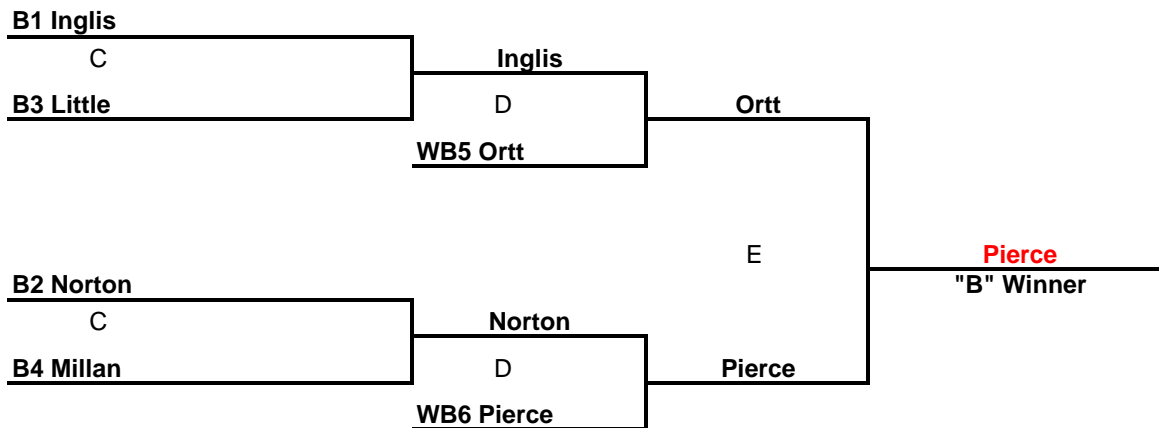

**CRESTWOOD CURLING CENTRE
2024 LADIES CLUB CHAMPIONSHIP**

ALL GAMES ARE 8 ENDS

Draw Times

- A March 5 6:15 Tues
- B March 6 5:45 Wed
- C March 11 9:00 Mon
- D March 12 6:15 Tues
- E March 18 8:30 Mon
- F March 20 6:15 Wed

- E1 - Tuesday Evening Grand Aggregate
- E2 - Tuesday Evening 2nd Most Points "A" Section
- A1 - Afternoon highest aggregate Winner
- A2 - Afternoon 2nd highest aggregate Winner
- A3 - Afternoon 3rd highest aggregate Winner
- A4 - Afternoon Next Most Points

IF "B" SECTION WINNER IS DIFFERENT THAN "A" SECTION WINNER, A SUDDEN DEATH PLAYOFF GAME IS REQUIRED.