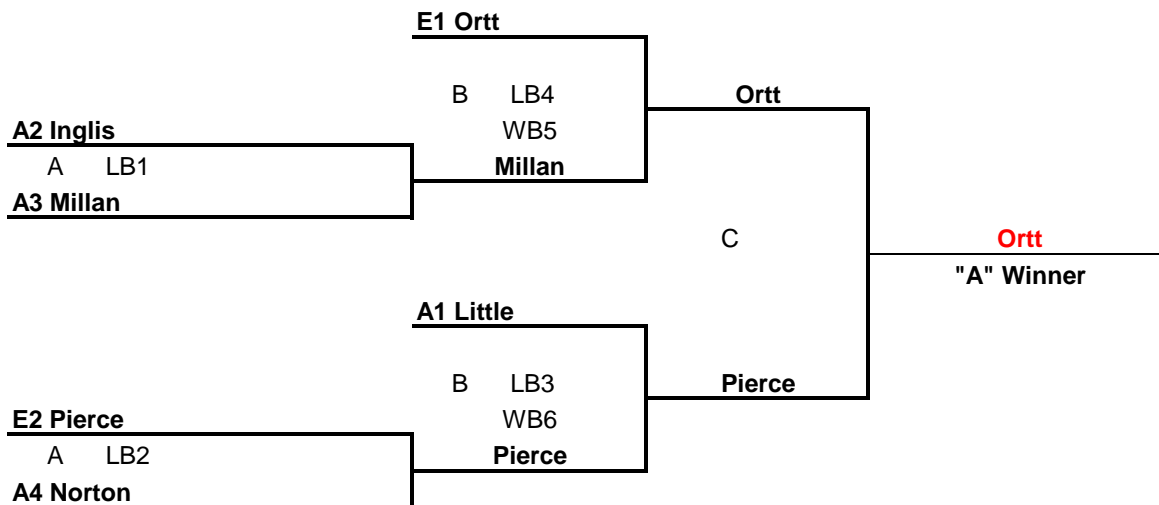

**CRESTWOOD CURLING CENTRE
2024 LADIES CLUB CHAMPIONSHIP**

ALL GAMES ARE 8 ENDS

Draw Times

- A March 5 6:15 Tues
- B March 6 5:45 Wed
- C March 11 9:00 Mon
- D March 12 6:15 Tues
- E March 18 8:30 Mon
- F March 20 6:15 Wed

- E1 - Tuesday Evening Grand Aggregate
- E2 - Tuesday Evening 2nd Most Points "A" Section
- A1 - Afternoon highest aggregate Winner
- A2 - Afternoon 2nd highest aggregate Winner
- A3 - Afternoon 3rd highest aggregate Winner
- A4 - Afternoon Next Most Points

IF "B" SECTION WINNER IS DIFFERENT THAN "A" SECTION WINNER, A SUDDEN DEATH PLAYOFF GAME IS REQUIRED.