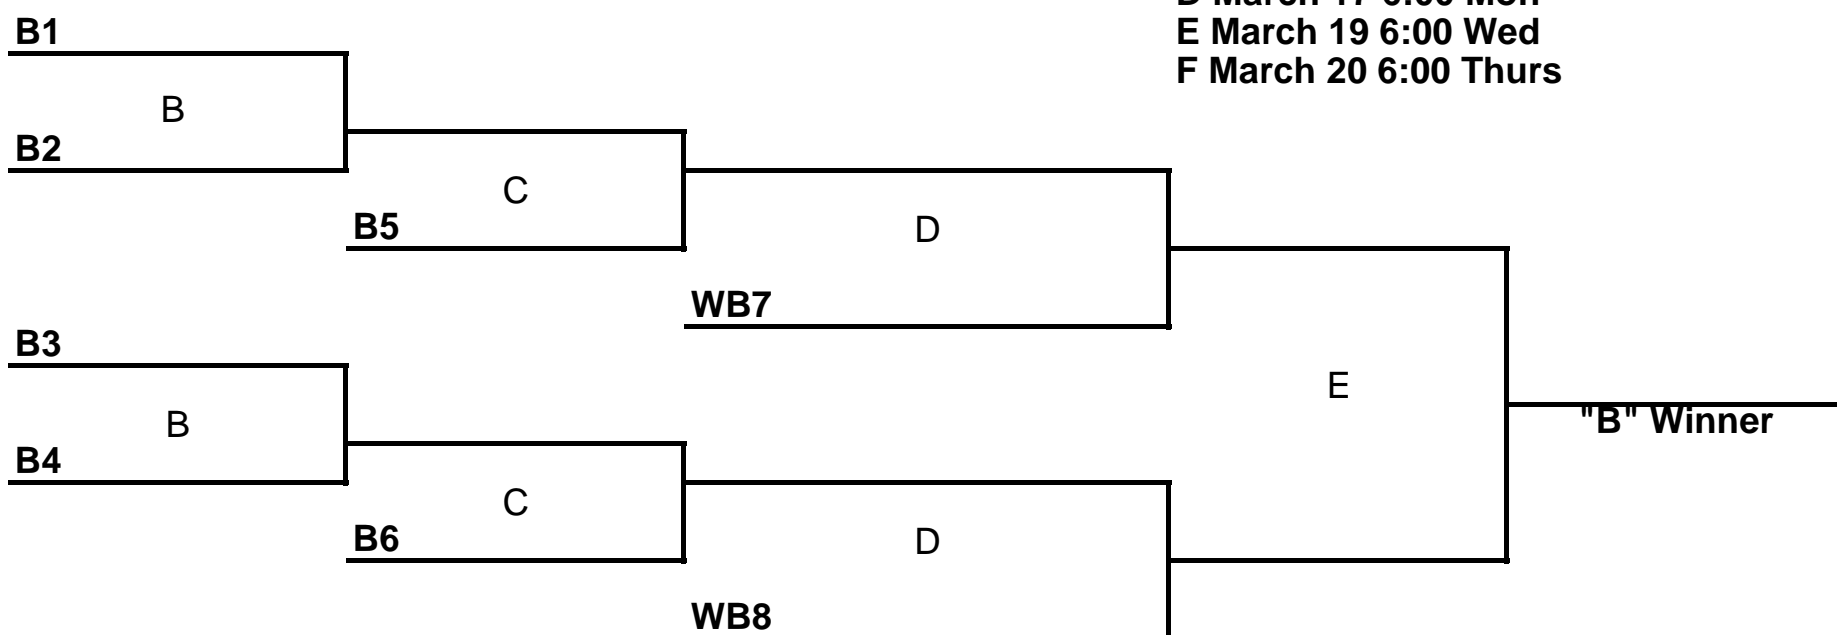

**CRESTWOOD CURLING CENTRE
2025 LADIES CLUB CHAMPIONSHIP**

ALL GAMES ARE 8 ENDS

T1 - Tuesday Grand Aggregate
T2 - Tuesday "A" Section Winner
T3 - Tuesday 2nd Most Points "A" Section
T4 - Tuesday Next Most Point "A" Section

A1 - Afternoon Winner Most Points
A2 - Afternoon Winner 2nd Most Points
A3 - Afternoon Winner 3rd Most Points
A4 - Afternoon Next Most Points

Draw Times
A March 4 6:00 Tues
B March 5 5:45 Wed
C March 11 6:00 Tues
D March 17 6:00 Mon
E March 19 6:00 Wed
F March 20 6:00 Thurs

IF "B" SECTION WINNER IS DIFFERENT THAN "A" SECTION WINNER, A SUDDEN DEATH PLAYOFF GAME IS REQUIRED