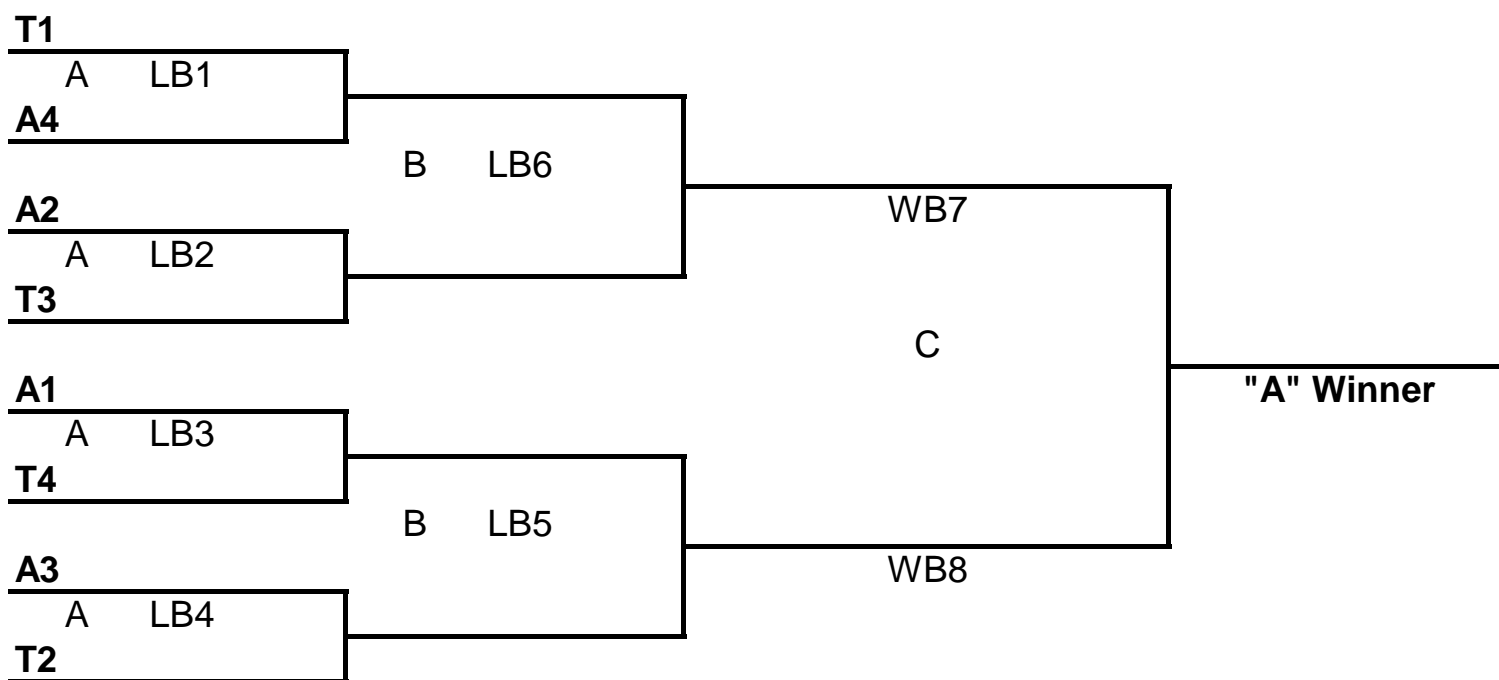

**CRESTWOOD CURLING CENTRE
2025 LADIES CLUB CHAMPIONSHIP**

ALL GAMES ARE 8 ENDS

T1 - Tuesday Grand Aggregate
T2 - Tuesday "A" Section Winner
T3 - Tuesday 2nd Most Points "A" Section
T4 - Tuesday Next Most Point "A" Section

A1 - Afternoon Winner Most Points
A2 - Afternoon Winner 2nd Most Points
A3 - Afternoon Winner 3rd Most Points
A4 - Afternoon Next Most Points

Draw Times
A March 4 6:00 Tues
B March 5 5:45 Wed
C March 11 6:00 Tues
D March 17 6:00 Mon
E March 19 6:00 Wed
F March 20 6:00 Thurs

IF "B" SECTION WINNER IS DIFFERENT THAN "A" SECTION WINNER, A SUDDEN DEATH PLAYOFF GAME IS REQUIRED