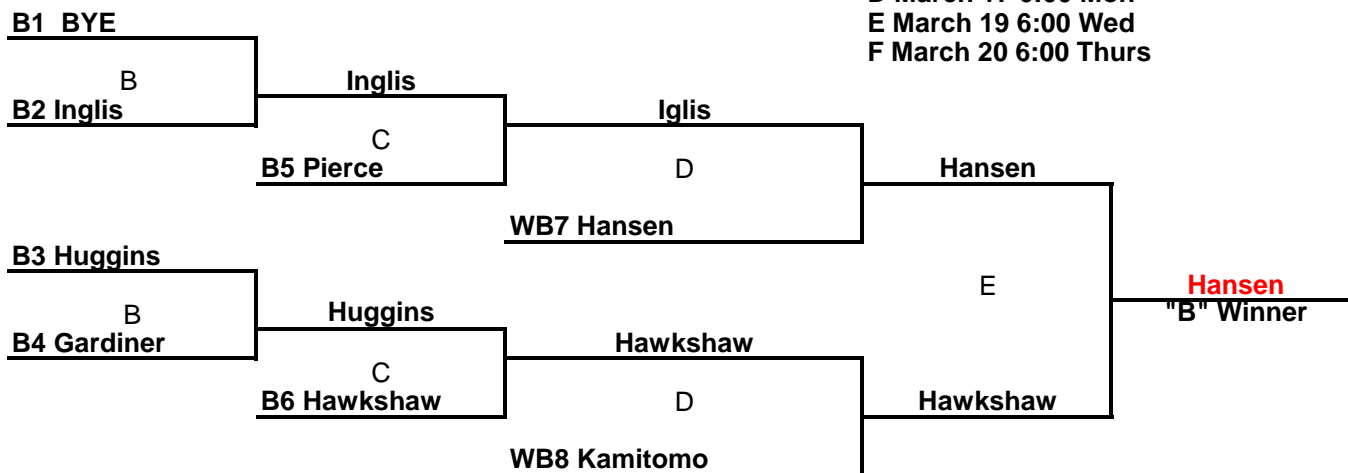

**CRESTWOOD CURLING CENTRE
2025 LADIES CLUB CHAMPIONSHIP**

ALL GAMES ARE 8 ENDS

T1 - Tuesday Grand Aggregate
T2 - Tuesday "A" Section Winner
T3 - Tuesday 2nd Most Points "A" Section
T4 - Tuesday Next Most Point "A" Section

A1 - Afternoon Winner Most Points
A2 - Afternoon Winner 2nd Most Points
A3 - Afternoon Winner 3rd Most Points
A4 - Afternoon Next Most Points

Draw Times
A March 4 6:00 Tues
B March 5 5:45 Wed
C March 11 6:00 Tues
D March 17 6:00 Mon
E March 19 6:00 Wed
F March 20 6:00 Thurs

IF "B" SECTION WINNER IS DIFFERENT THAN "A" SECTION WINNER, A SUDDEN DEATH PLAYOFF GAME IS REQUIRED