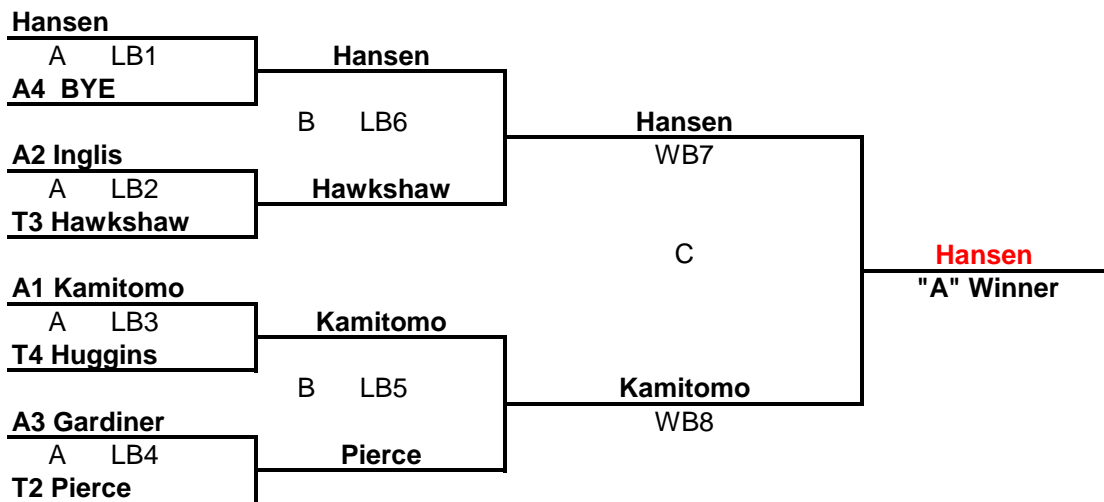

**CRESTWOOD CURLING CENTRE
2025 LADIES CLUB CHAMPIONSHIP**

ALL GAMES ARE 8 ENDS

T1 - Tuesday Grand Aggregate
T2 - Tuesday "A" Section Winner
T3 - Tuesday 2nd Most Points "A" Section
T4 - Tuesday Next Most Point "A" Section

A1 - Afternoon Winner Most Points
A2 - Afternoon Winner 2nd Most Points
A3 - Afternoon Winner 3rd Most Points
A4 - Afternoon Next Most Points

Draw Times
A March 4 6:00 Tues
B March 5 5:45 Wed
C March 11 6:00 Tues
D March 17 6:00 Mon
E March 19 6:00 Wed
F March 20 6:00 Thurs

IF "B" SECTION WINNER IS DIFFERENT THAN "A" SECTION WINNER, A SUDDEN DEATH PLAYOFF GAME IS REQUIRED