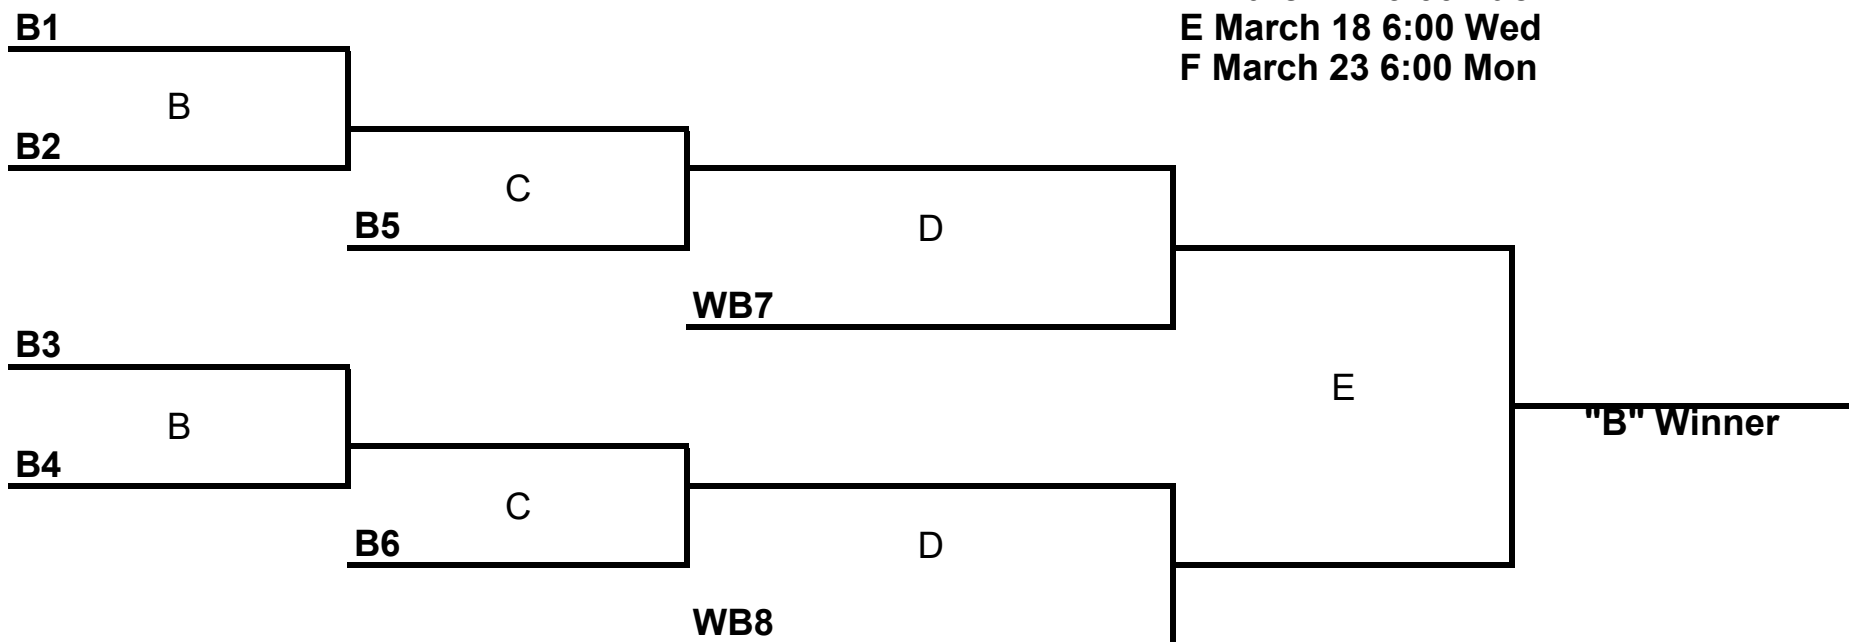

**CRESTWOOD CURLING CENTRE
2026 LADIES CLUB CHAMPIONSHIP**

ALL GAMES ARE 8 ENDS

T1 - Tuesday Grand Aggregate
T2 - Tuesday "A" Section Winner
T3 - Tuesday 2nd Most Points "A" Section
T4 - Tuesday Next Most Point "A" Section

A1 - Afternoon Winner Most Points
A2 - Afternoon Winner 2nd Most Points
A3 - Afternoon Winner 3rd Most Points
A4 - Afternoon Next Most Points

Draw Times
A March 12 6:00 Thurs
B March 13 6:00 Fri
C March 16 9:00 Mon
D March 17 6:00 Tue
E March 18 6:00 Wed
F March 23 6:00 Mon

IF "B" SECTION WINNER IS DIFFERENT THAN "A" SECTION WINNER, A SUDDEN DEATH PLAYOFF GAME IS REQUIRED