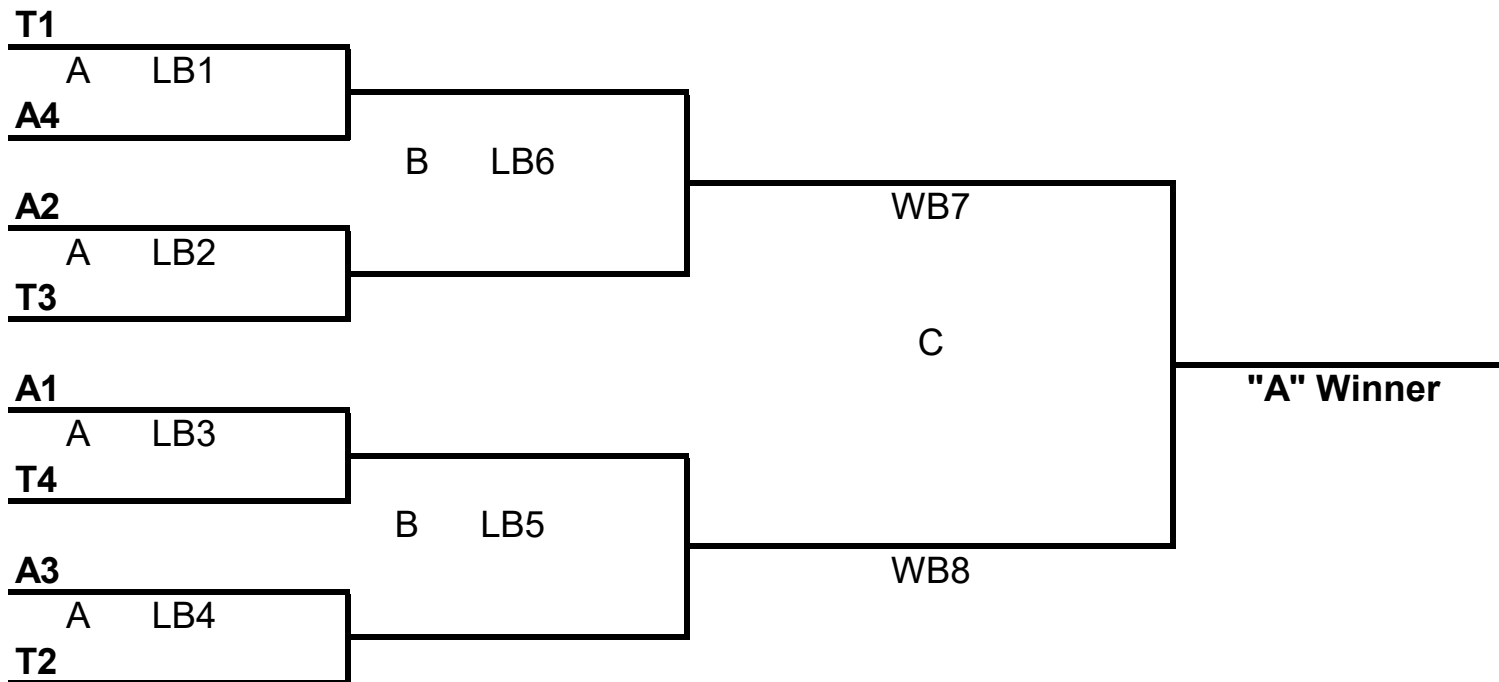

**CRESTWOOD CURLING CENTRE
2026 LADIES CLUB CHAMPIONSHIP**

ALL GAMES ARE 8 ENDS

T1 - Tuesday Grand Aggregate
T2 - Tuesday "A" Section Winner
T3 - Tuesday 2nd Most Points "A" Section
T4 - Tuesday Next Most Point "A" Section

A1 - Afternoon Winner Most Points
A2 - Afternoon Winner 2nd Most Points
A3 - Afternoon Winner 3rd Most Points
A4 - Afternoon Next Most Points

Draw Times
A March 12 6:00 Thurs
B March 13 6:00 Fri
C March 16 9:00 Mon
D March 17 6:00 Tue
E March 18 6:00 Wed
F March 23 6:00 Mon

IF "B" SECTION WINNER IS DIFFERENT THAN "A" SECTION WINNER, A SUDDEN DEATH PLAYOFF GAME IS REQUIRED