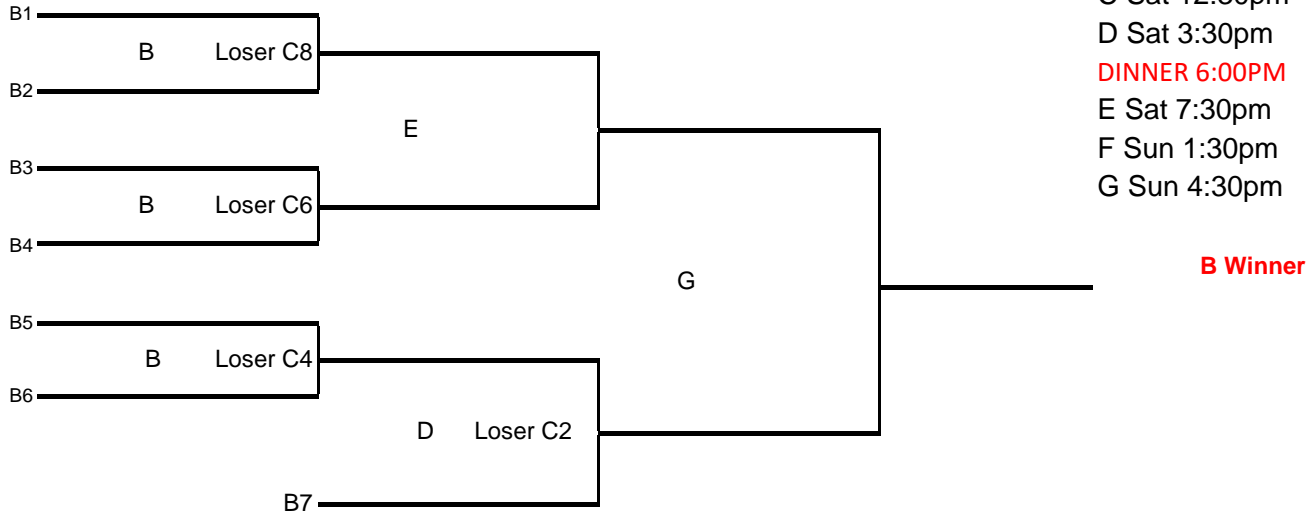

B EVENT

\$40

\$80

\$240

Draw Times

- A Fri 6:30pm
- B Sat 9:00am
- C Sat 12:30pm
- D Sat 3:30pm
- DINNER 6:00PM**
- E Sat 7:30pm
- F Sun 1:30pm
- G Sun 4:30pm

C EVENT

\$40

\$80

\$160

Draw Times

- A Fri 6:30pm
- B Sat 9:00am
- C Sat 12:30pm
- D Sat 3:30pm
- DINNER 6:00PM**
- E Sat 7:30pm
- F Sun 1:30pm
- G Sun 4:15pm