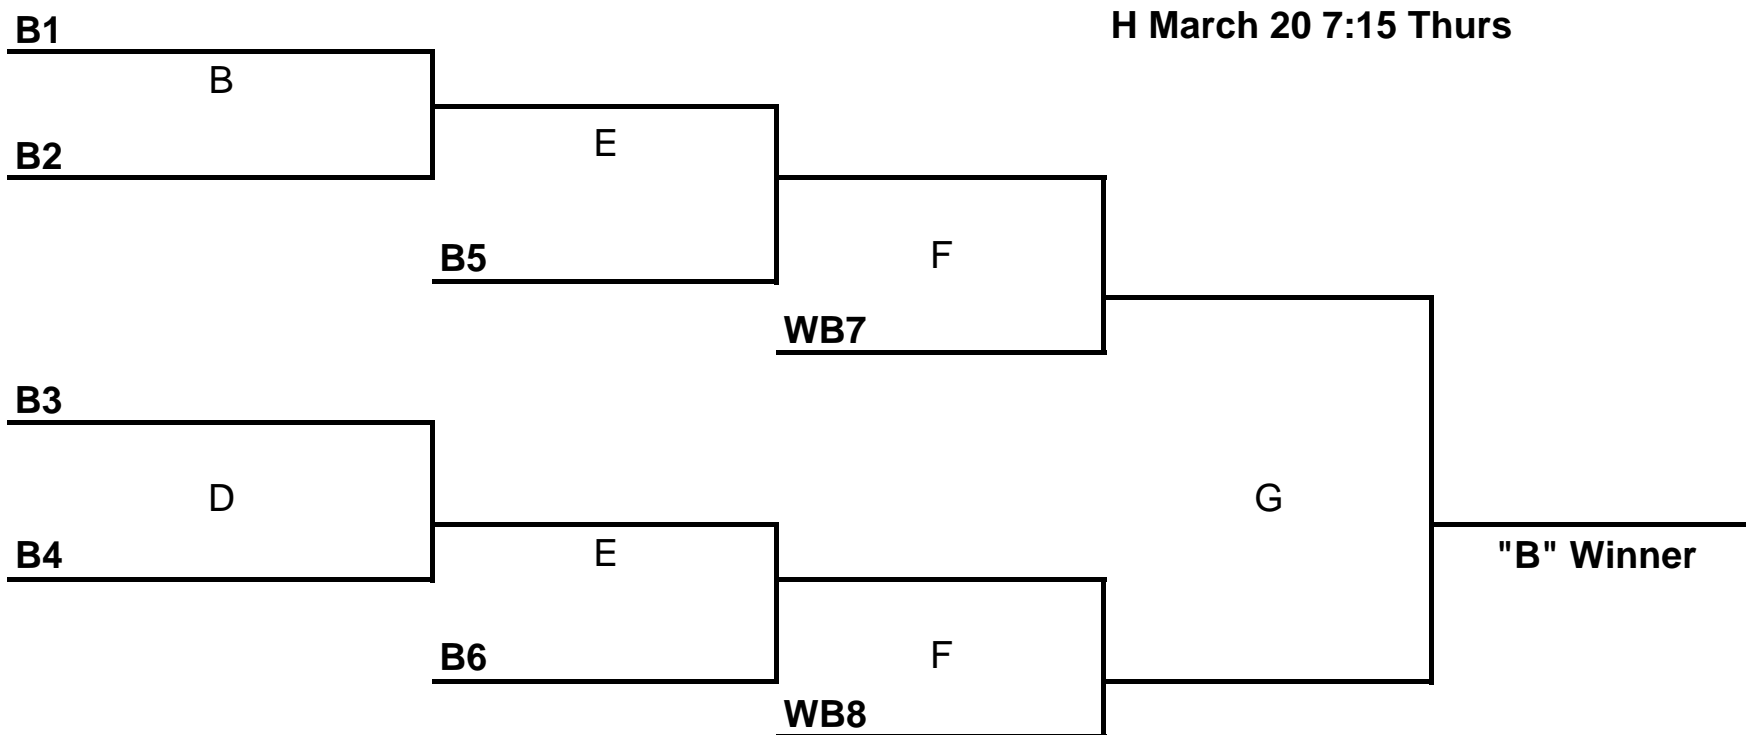

**CRESTWOOD CURLING CENTRE
2025 STICK CLUB CHAMPIONSHIP**

ALL GAMES ARE 8 ENDS

MF1 1pm Winner Fall
MW1 1pm Winner Winter
MF2 2pm Winner Fall
MW2 2pm Winner Winter
WF1 930am Winner Fall
WW1 930am Winner Winter

WF2 1030am Winner Fall
WW2 1030am Winner Winter

Draw Times

A March 18 6:00 Tue
B March 18 7:15 Tue
C March 18 8:30 Tue
D March 18 9:45 Tue
E March 19 6:00 Wed
F March 19 7:15 Wed
G March 20 6:00 Thurs
H March 20 7:15 Thurs

IF "B" SECTION WINNER IS DIFFERENT THAN "A" SECTION WINNER, A SUDDEN DEATH PLAYOFF GAME IS REQUIRED.