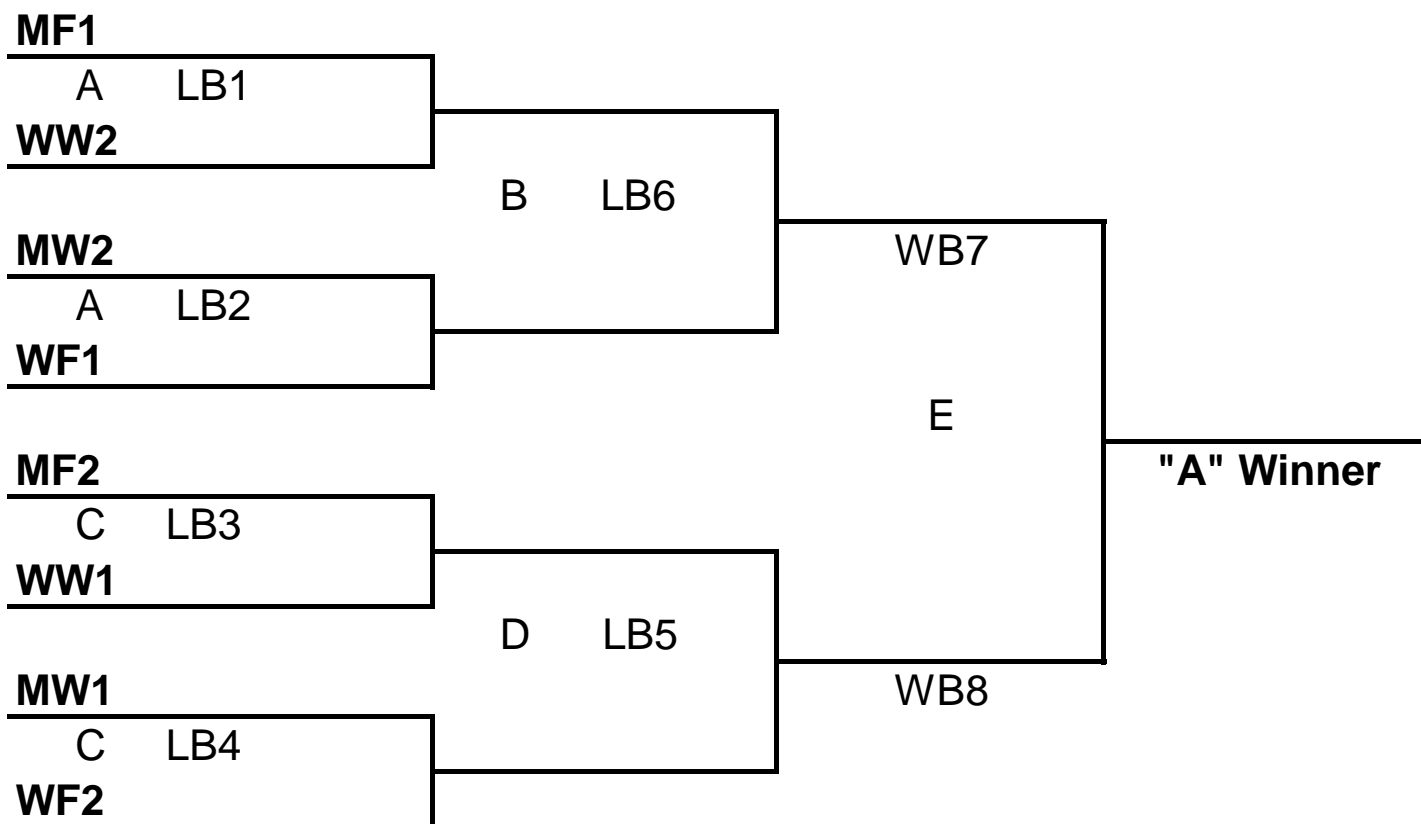

**CRESTWOOD CURLING CENTRE
2025 STICK CLUB CHAMPIONSHIP**

ALL GAMES ARE 8 ENDS

MF1 1pm Winner Fall
MW1 1pm Winner Winter
MF2 2pm Winner Fall
MW2 2pm Winner Winter
WF1 930am Winner Fall
WW1 930am Winner Winter

WF2 1030am Winner Fall
WW2 1030am Winner Winter

Draw Times

A March 18 6:00 Tue
B March 18 7:15 Tue
C March 18 8:30 Tue
D March 18 9:45 Tue
E March 19 6:00 Wed
F March 19 7:15 Wed
G March 20 6:00 Thurs
H March 20 7:15 Thurs

IF "B" SECTION WINNER IS DIFFERENT THAN "A" SECTION WINNER, A SUDDEN DEATH PLAYOFF GAME IS REQUIRED.