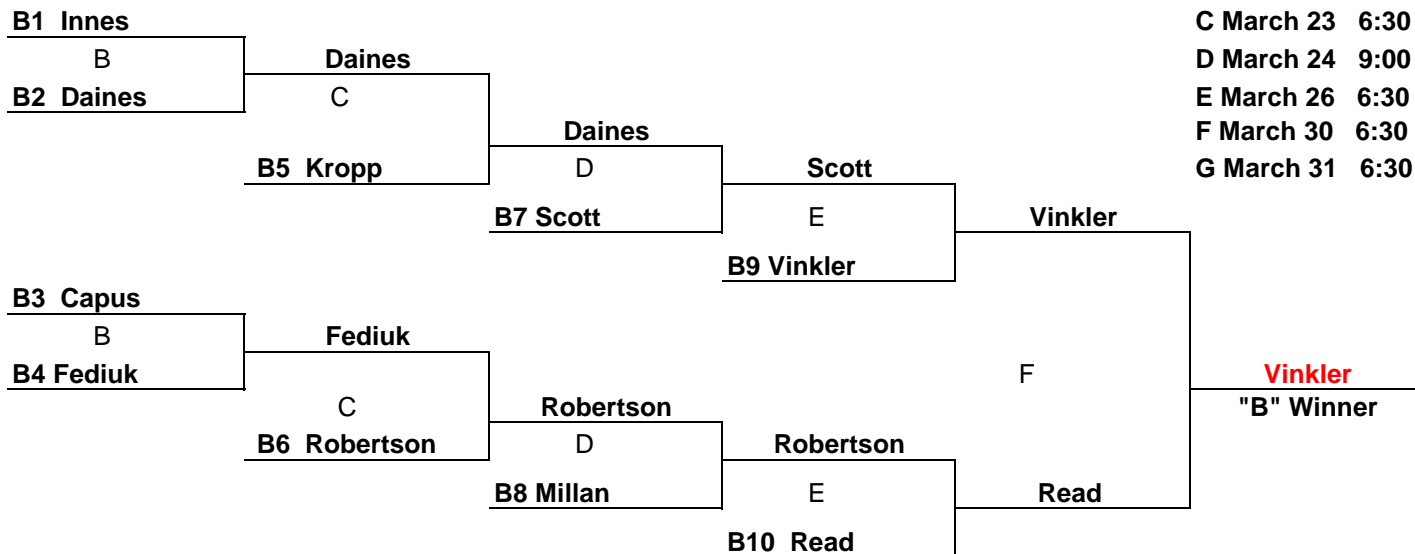

**CRESTWOOD CURLING CLUB
2015 LADIES CLUB CHAMPIONSHIP**

ALL GAMES ARE 8 ENDS

B1 - Business Ladies 1
B2 - Business Ladies 2
B3 - Business Ladies 3

W1 - Wednesday Grand Aggregate
W2 - Wednesday "A" Section
W3 - Wednesday 2nd Most Points

A1 - Afternoon 1
A2 - Afternoon 2
A3 - Afternoon 3
A4 - Afternoon 4

Draw Times

A March 17 6:30
B March 18 9:00
C March 23 6:30
D March 24 9:00
E March 26 6:30
F March 30 6:30
G March 31 6:30

IF "B" SECTION WINNER IS DIFFERENT THAN "A" SECTION WINNER, A SUDDEN DEATH PLAYOFF GAME IS REQUIRED.