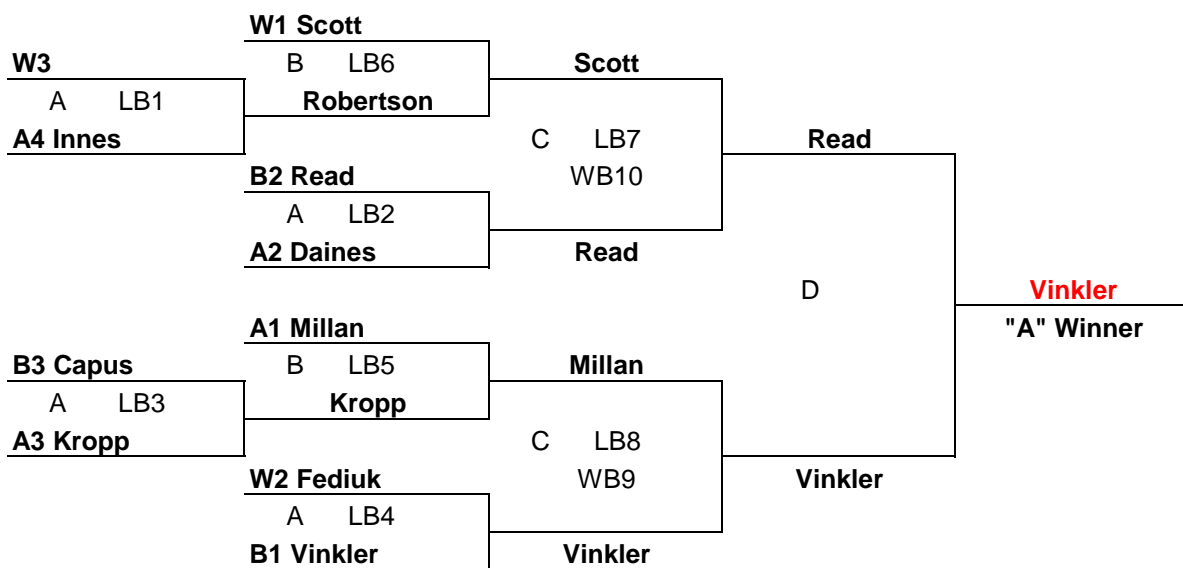

**CRESTWOOD CURLING CLUB
2015 LADIES CLUB CHAMPIONSHIP**

ALL GAMES ARE 8 ENDS

B1 - Business Ladies 1
B2 - Business Ladies 2
B3 - Business Ladies 3

W1 - Wednesday Grand Aggregate
W2 - Wednesday "A" Section
W3 - Wednesday 2nd Most Points

A1 - Afternoon 1
A2 - Afternoon 2
A3 - Afternoon 3
A4 - Afternoon 4

Draw Times

A March 17 6:30
B March 18 9:00
C March 23 6:30
D March 24 9:00
E March 26 6:30
F March 30 6:30
G March 31 6:30

IF "B" SECTION WINNER IS DIFFERENT THAN "A" SECTION WINNER, A SUDDEN DEATH PLAYOFF GAME IS REQUIRED.