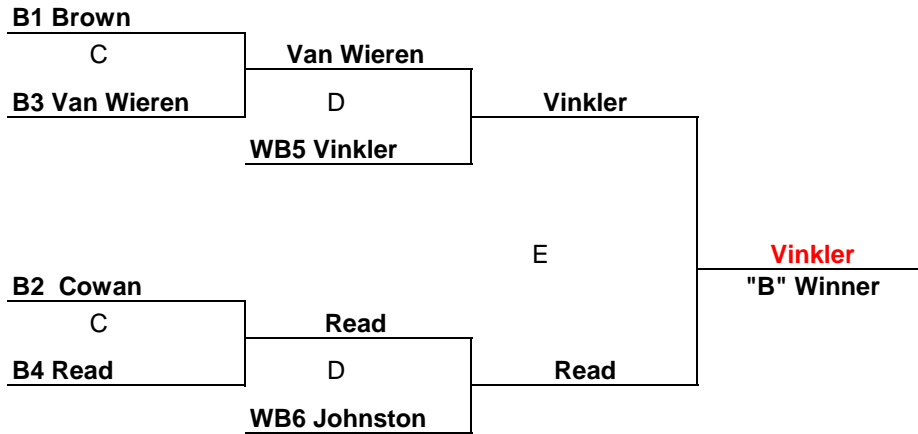

**CRESTWOOD CURLING CLUB
2016 LADIES CLUB CHAMPIONSHIP**

ALL GAMES ARE 8 ENDS

T1 - Tuesday Grand Aggregate
T2 - Tuesday "A" Section
T3 - Tuesday "B" Section

A1 - Afternoon
A2 - Afternoon
A3 - Afternoon

Draw Times

A Mon March 14	9:00
B Tues March 15	6:30
C Mon March 21	6:30
D Tues March 22	9:00
E Thurs March 24	6:30
F Mon March 28	6:30

IF "B" SECTION WINNER IS DIFFERENT THAN "A" SECTION WINNER, A SUDDEN DEATH PLAYOFF GAME IS REQUIRED.