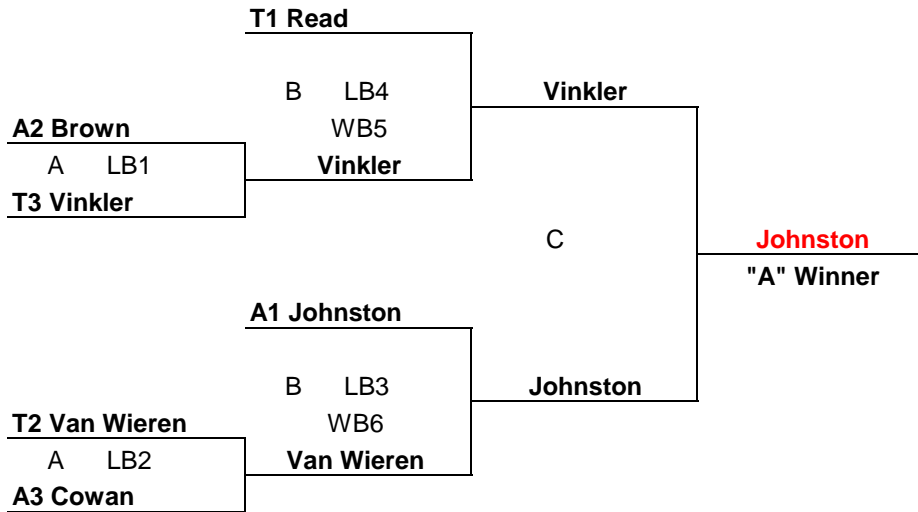

**CRESTWOOD CURLING CLUB
2016 LADIES CLUB CHAMPIONSHIP**

ALL GAMES ARE 8 ENDS

T1 - Tuesday Grand Aggregate
T2 - Tuesday "A" Section
T3 - Tuesday "B" Section

A1 - Afternoon
A2 - Afternoon
A3 - Afternoon

Draw Times

A Mon March 14	9:00
B Tues March 15	6:30
C Mon March 21	6:30
D Tues March 22	9:00
E Thurs March 24	6:30
F Mon March 28	6:30

IF "B" SECTION WINNER IS DIFFERENT THAN "A" SECTION WINNER, A SUDDEN DEATH PLAYOFF GAME IS REQUIRED.